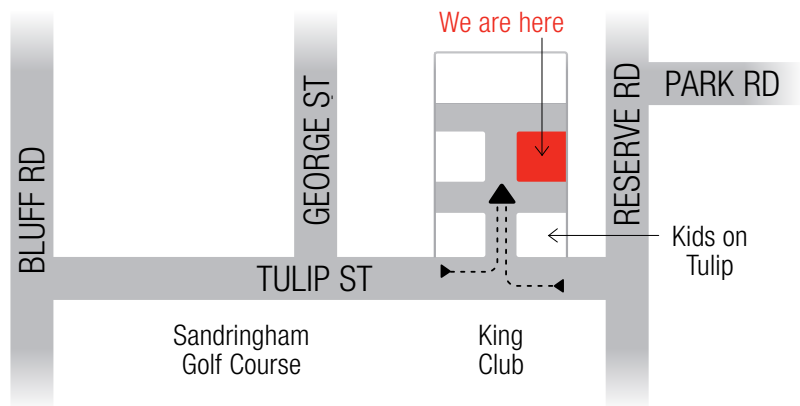

UPGRADE YOUR TRICYCLE

YOU CAN TEST RIDE AT OUR SHOWROOM

Today!

Visit our safe off-road test riding environment or arrange a test ride at your nearest retailer. Our showroom is open Mon to Fri, 9am to 5pm. 17/109 Tulip Street, Cheltenham VIC 3192